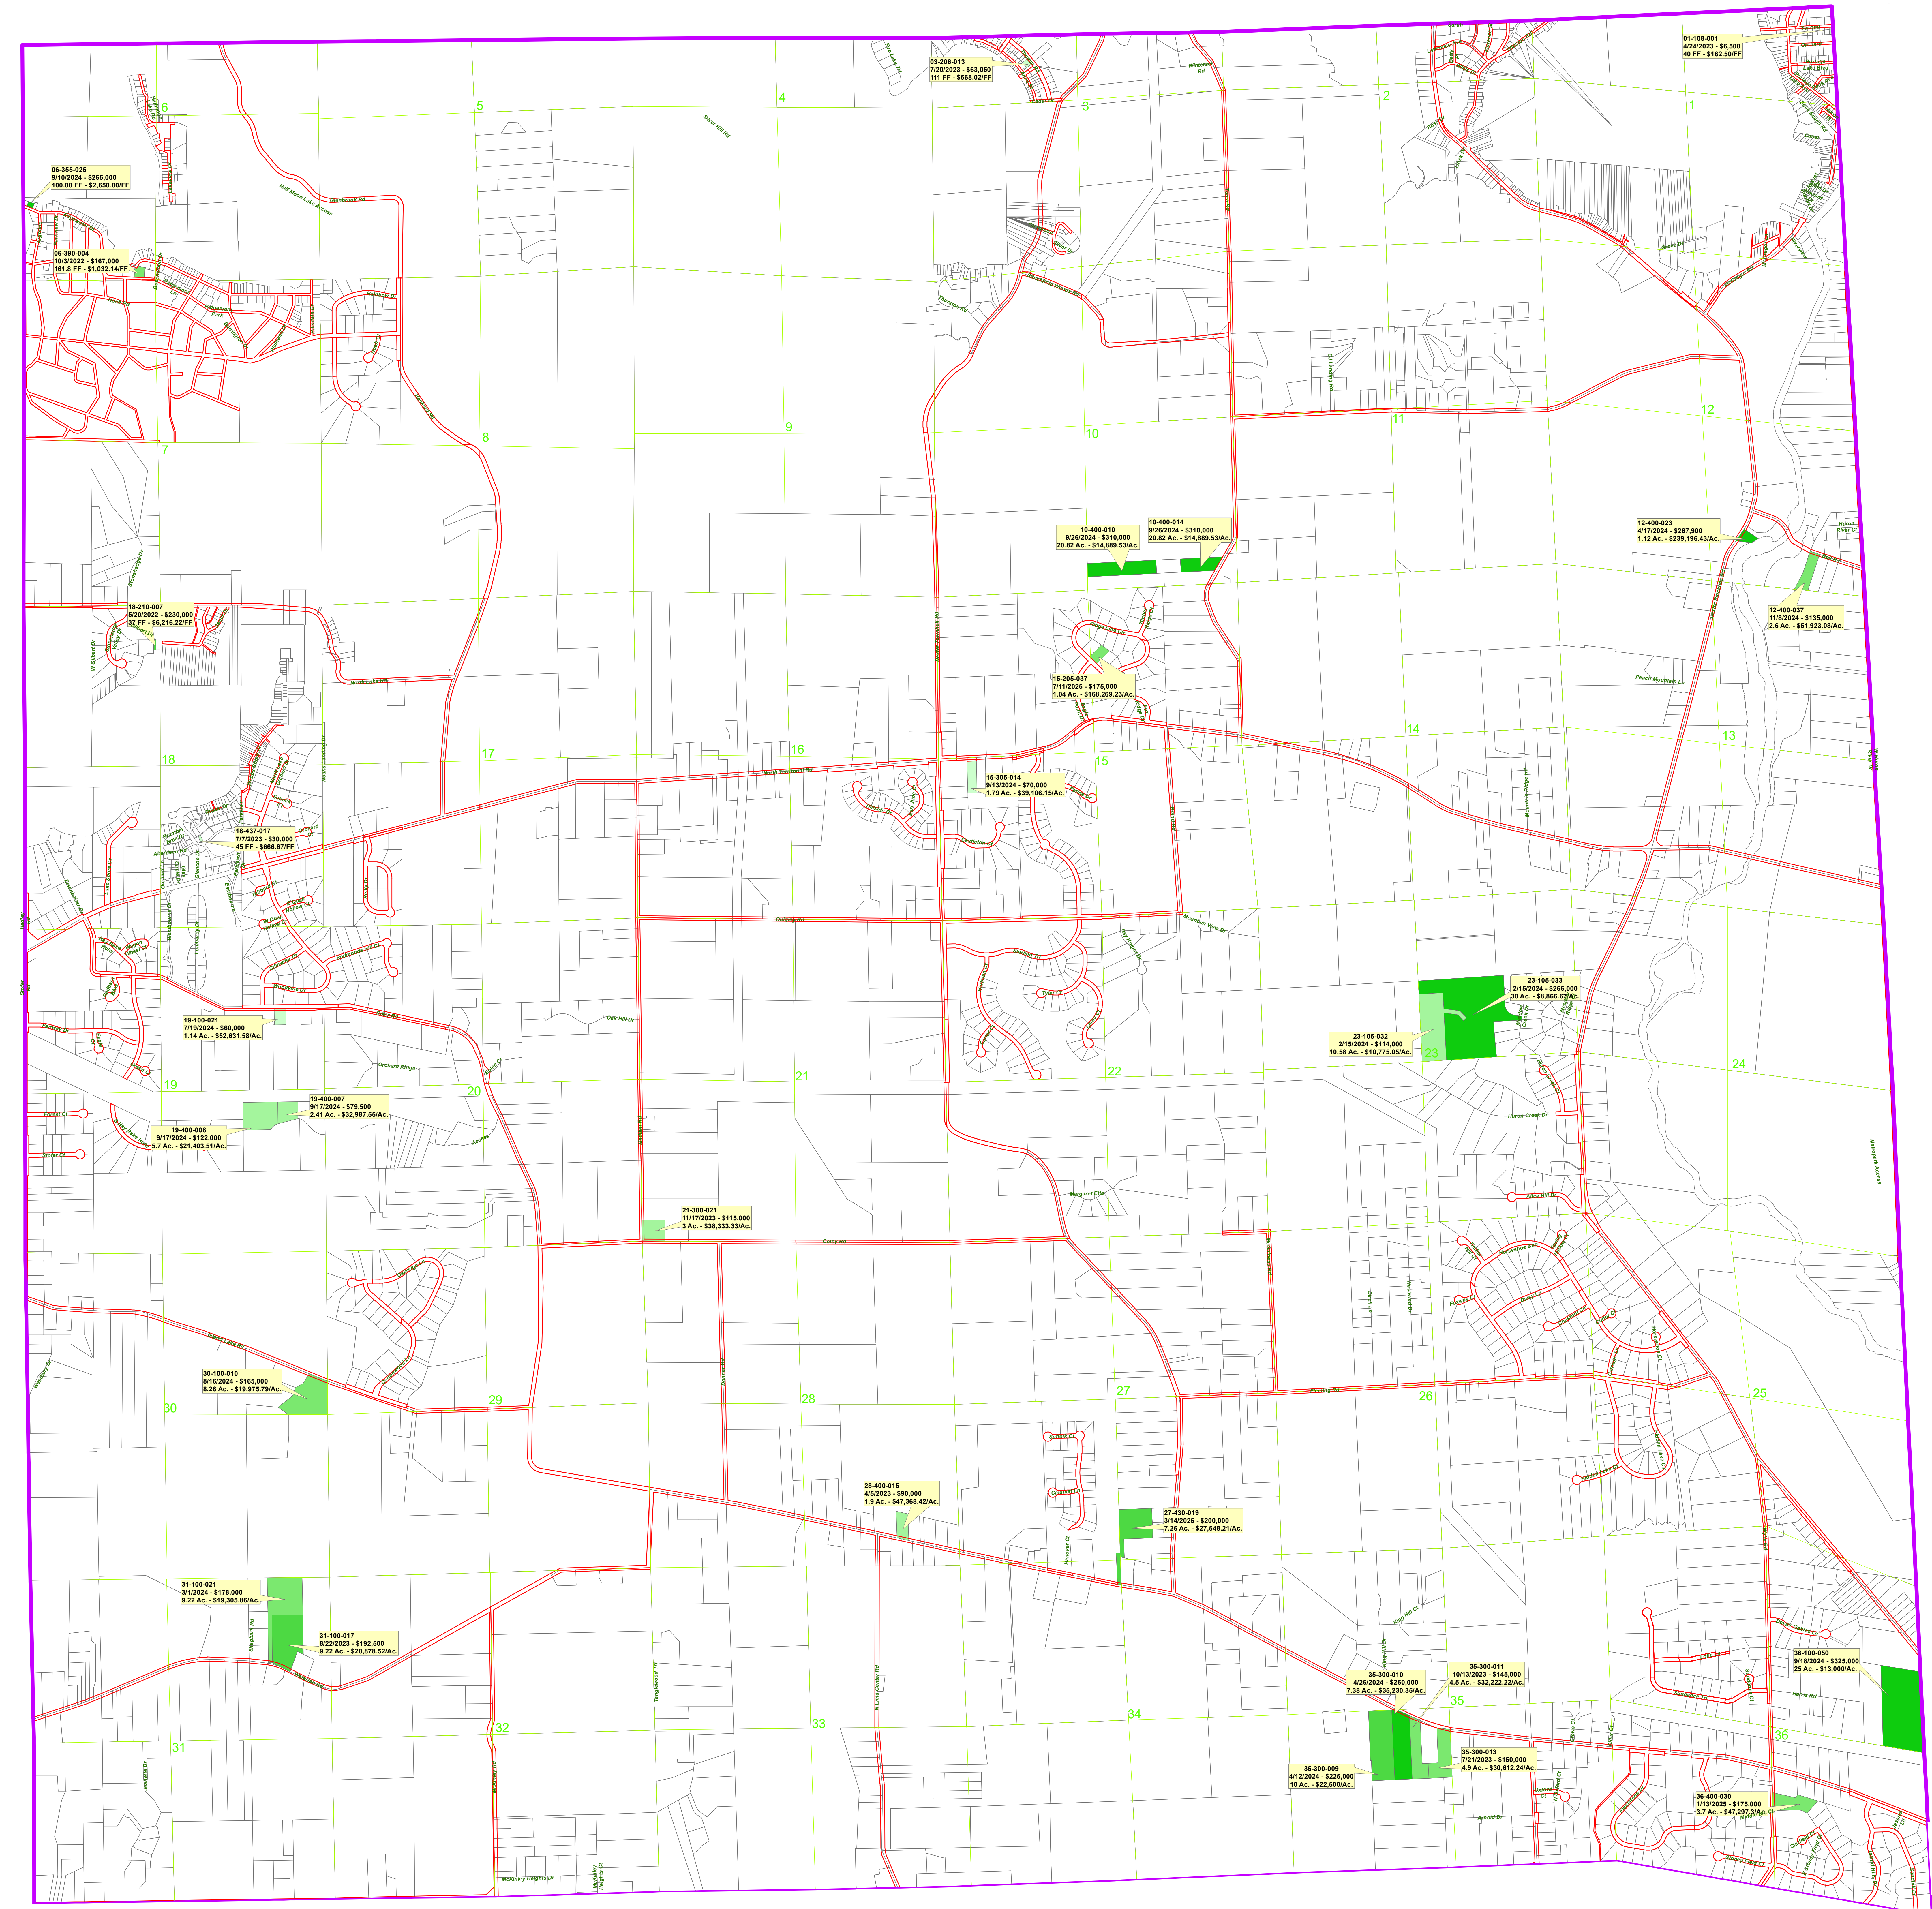

Sales Price

Dexter Township Vacant Sales Map For 2026

- Jurisdiction Boundary
- Section Line
- Quarter Section Line
- Parcels

The information contained in this cadastral map is used to locate, identify and inventory parcels of land in Washtenaw County for appraisal and taxing purposes only and is not to be construed as a "survey description". The information is provided with the understanding that the conclusions drawn from such information are solely the responsibility of the user. Any assumption of legal status of this data is hereby disclaimed.

NOTE: PARCELS MAY NOT BE TO SCALE