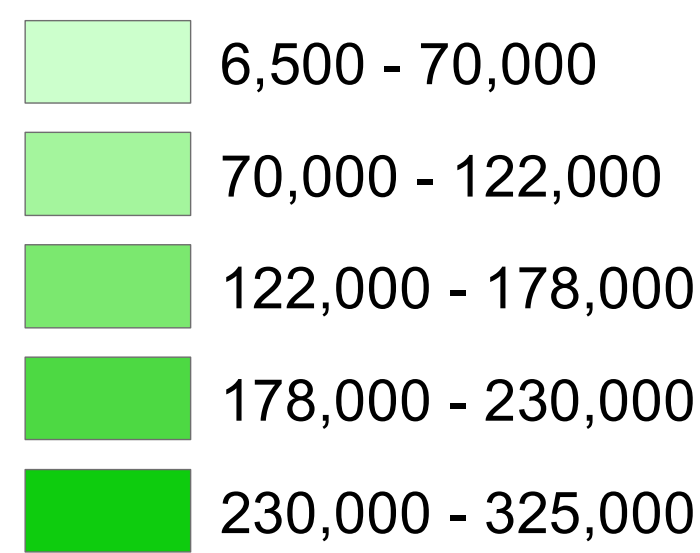

Sales Price

Dexter Township Vacant Sales Map For 2026

- Jurisdiction Boundary
- Section Line
- Quarter Section Line
- Parcels

The information contained in this cadastral map is used to locate, identify and inventory parcels of land in Washtenaw County for appraisal and taxing purposes only and is not to be construed as a "survey description". The information is provided with the understanding that the conclusions drawn from such information are solely the responsibility of the user. Any assumption of legal status of this data is hereby disclaimed.

NOTE: PARCELS MAY NOT BE TO SCALE