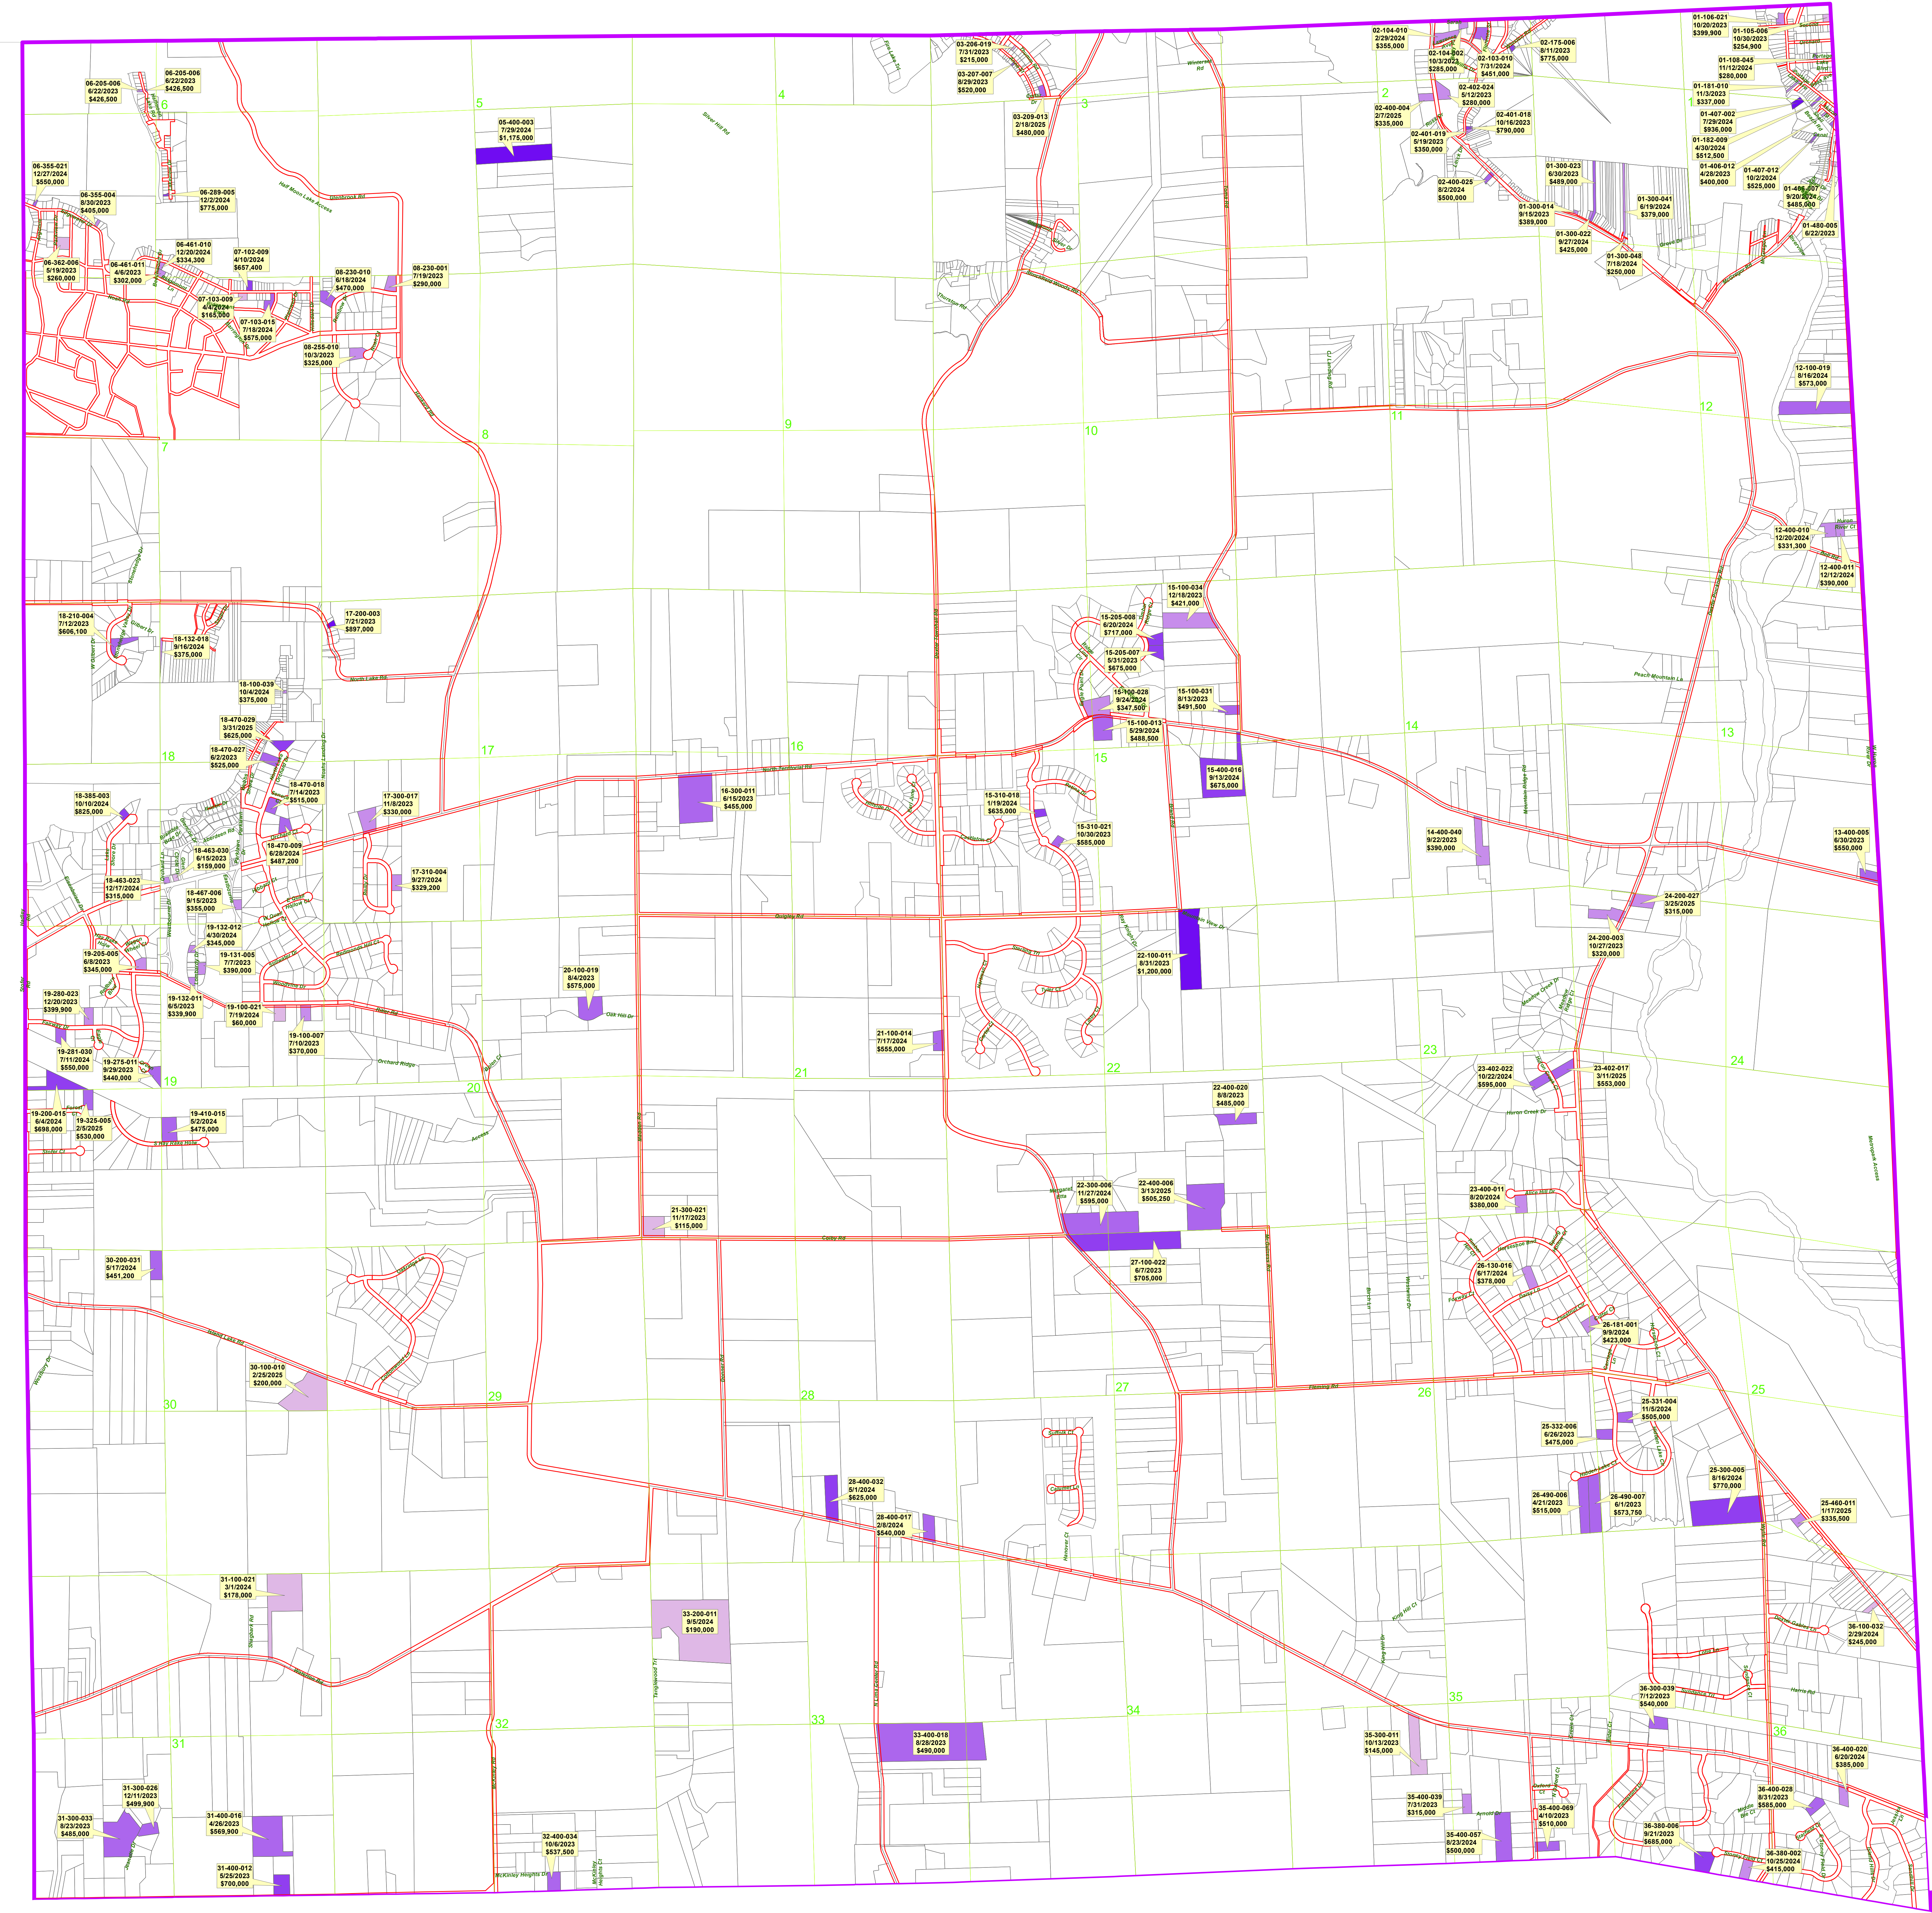

# Dexter Township Improved Sales 4/2023 - 3/2025

- Jurisdiction Boundary
- Section Line
- Quarter Section Line
- Parcels

The information contained in this cadastral map is used to locate, identify and inventory parcels of land in Washtenaw County for appraisal and taxing purposes only and is not to be construed as a "survey description". The information is provided with the understanding that the conclusions drawn from such information are solely the responsibility of the user. Any assumption of legal status of this data is hereby disclaimed.

NOTE: PARCELS MAY NOT BE TO SCALE