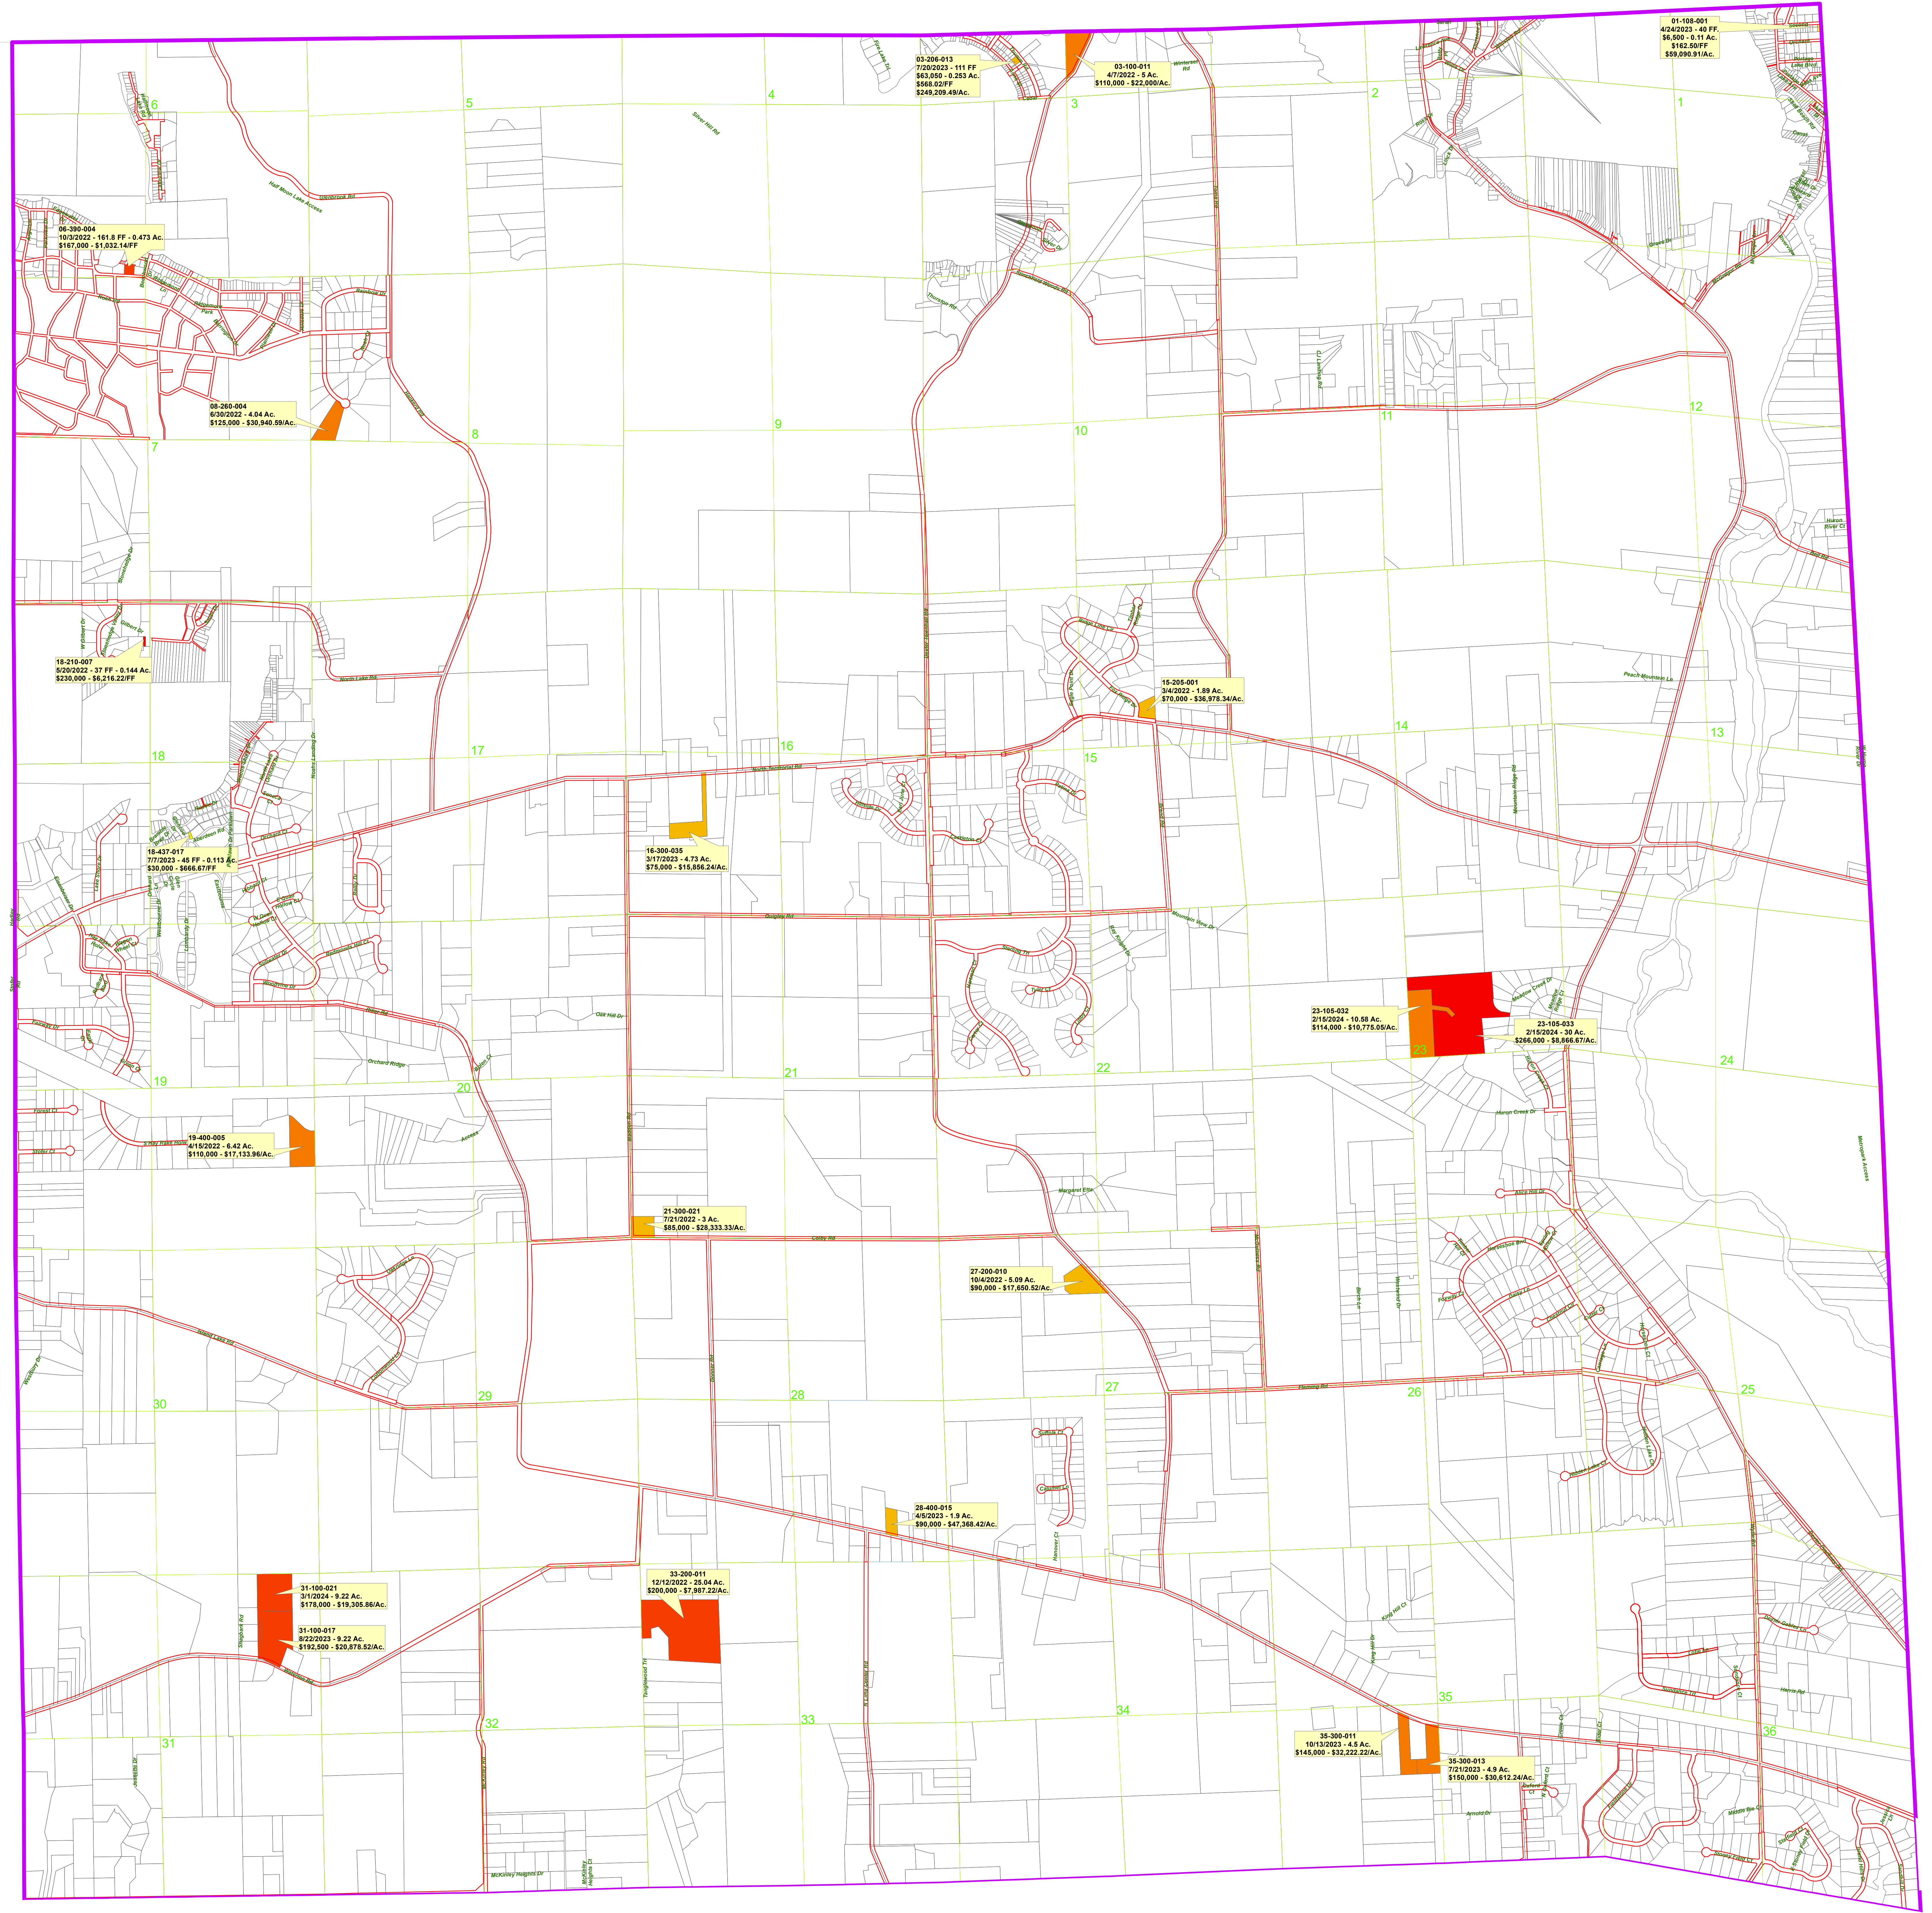

Dexter Township Vacant Sales Map For 2025

- Jurisdiction Boundary
- Section Line
- Quarter Section Line
- Parcels

The information contained in this cadastral map is used to locate, identify and inventory parcels of land in Washtenaw County for appraisal and taxing purposes only and is not to be construed as a "survey description". The information is provided with the understanding that the conclusions drawn from such information are solely the responsibility of the user. Any assumption of legal status of this data is hereby disclaimed.

NOTE: PARCELS MAY NOT BE TO SCALE